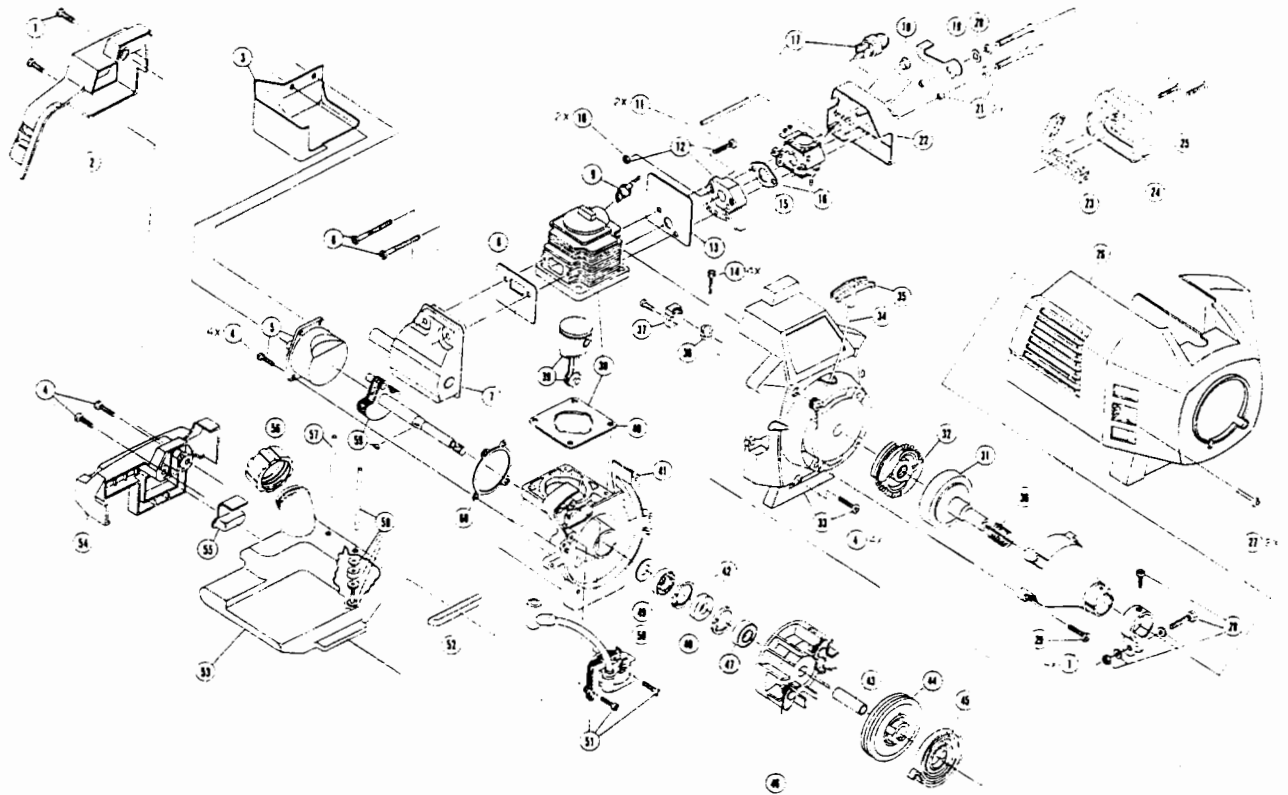

# RCTA280i ENGINE PARTS

**Item Part No. Description**

1	147746	Screw
2	160049	Rear Cover
3	147778	Heat Shield
4	147784	Mounting Screws Set
5	147783	Crankcase Cap
6	147782	Muffler Screws
7	147794	Muffler Assembly (Includes 6)
8	147775	Muffler-Cylinder Gasket
9	147095	Spark Plug
10	147760	Spacer Nut Set
11	147761	Spacer Screw Set
12	147759	Carburetor Spacer Assembly
13	147774	Spacer/Cylinder Gasket
14	147835	Screw
15	147762	Carburetor Gasket (10 Pack)
16	160036	Carburetor And Gasket Assembly
17	147766	Primer Bulb And Hose Assembly
18	147824	Switch Plug
19	147767	Choke Lever
20	147770	Wave Washer
21	147769	Screw Assembly
22	147826	Air Cleaner Base Assembly
23	147771	Foam Air Filter Element
24	147825	Air Cleaner Cover
25	147773	Mounting Screw Set
26	147832	Front Cover W/Decals
27	147833	Screw
28	147080	Clamp Assembly
29	147836	Clutch Housing Assembly
30	147173	Clutch Drive Compression Spring
31	147749	Clutch Drum Assembly

# RCTA280i BOOM & TRIMMER PARTS

**Item Part No. Description**

- 1 160048 Main Handle Grip
- 2 147873 Throttle Cable Housing Assembly
- 3 147840 Throttle Cable
- 4 147159 Throttle Trigger Assembly
- 5 147133 D-Handle
- 6 147845 Upper Drive Housing Assembly
- 7 147176 Split Boom Coupling
- 8 147177 Coupling Bolt Assembly
- 9 147178 Adjustment Knob Set
- 10 147134 D-Handle Hardware Assembly
- 11 147132 Throttle Trigger Spring
- 12 147163 Wire Lead Assembly
- 13 147162 Switch Assembly
- 14 147857 Lower Shaft Housing Assembly
- 15 147138 Lower Clamp Assembly
- 16 147141 Washer
- 17 147142 Bushing Housing Assembly
- 18 147145 Guard Mounting Screw
- 19 147144 Blade Assembly
- 20 147146 Anti-Rotation Screw
- 21 147839 Guard & Blade Assembly
- 22 147140 Retaining Ring

The above part numbers are for trimmers with serial number 909054957 and higher.