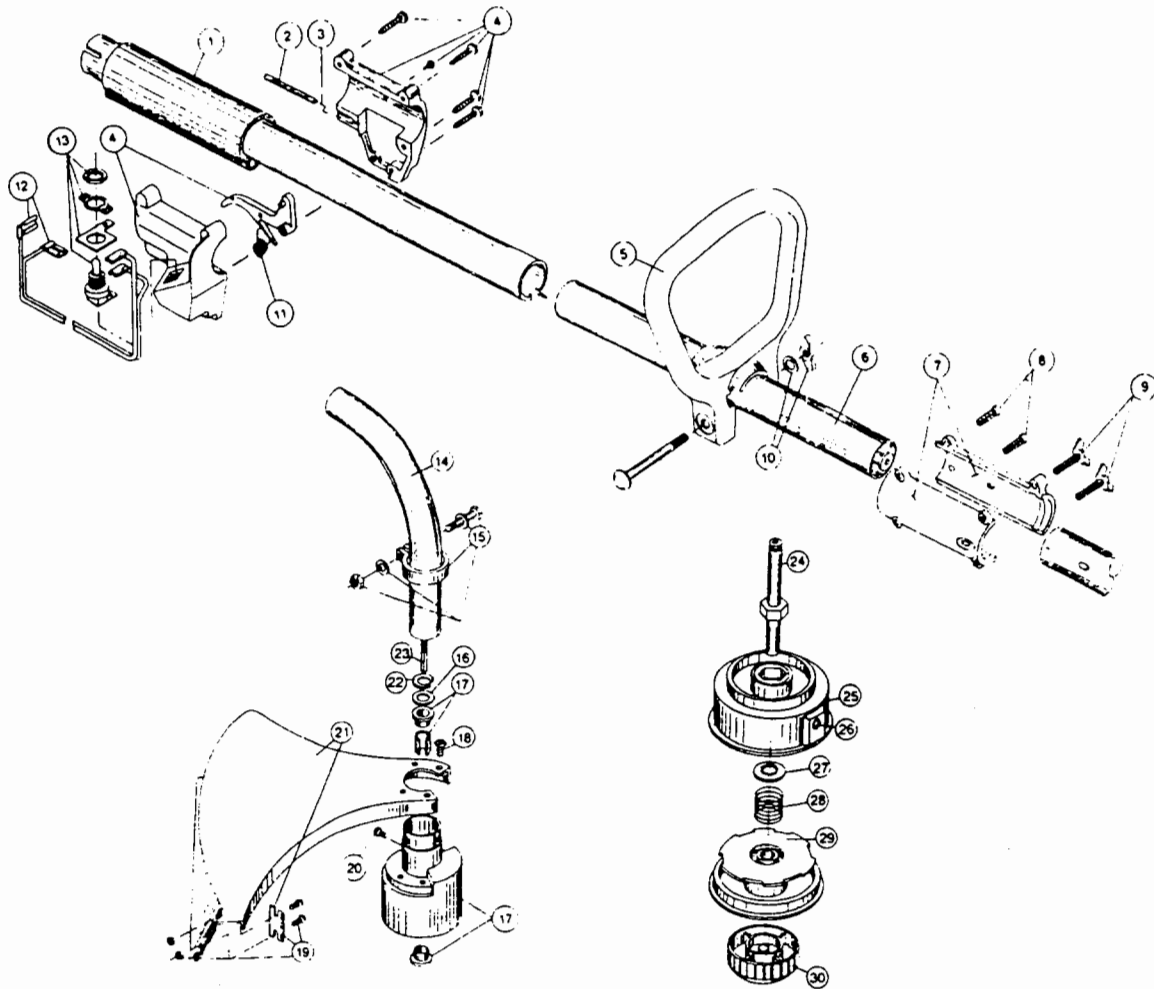

# RCTA280i ENGINE PARTS

**Item Part No. Description**

1	147746	Screw
2	160049	Rear Cover
3	147778	Heat Shield
4	147784	Mounting Screws Set
5	147783	Crankcase Cap
6	147782	Muffler Screws
7	147794	Muffler Assembly (Includes 6)
8	147775	Muffler-Cylinder Gasket
9	147095	Spark Plug
10	147760	Spacer Nut Set
11	147761	Spacer Screw Set
12	147759	Carburetor Spacer Assembly
13	147774	Spacer/Cylinder Gasket
14	147835	Screw
15	147762	Carburetor Gasket (10 Pack)
16	160036	Carburetor And Gasket Assembly
17	147766	Primer Bulb And Hose Assembly
18	147824	Switch Plug
19	147767	Choke Lever
20	147770	Wave Washer
21	147769	Screw Assembly
22	147826	Air Cleaner Base Assembly
23	147771	Foam Air Filter Element
24	147825	Air Cleaner Cover
25	147773	Mounting Screw Set
26	147832	Front Cover W/Decals
27	147833	Screw
28	147080	Clamp Assembly
29	147836	Clutch Housing Assembly
30	147173	Clutch Drive Compression Spring
31	147749	Clutch Drum Assembly

# RCTA280i BOOM & TRIMMER PARTS

**Item Part No. Description**

- 1 160048 Main Handle Grip
- 2 147873 Throttle Cable Housing Assembly
- 3 147840 Throttle Cable
- 4 147159 Throttle Trigger Assembly
- 5 147133 D-Handle
- 6 147845 Upper Drive Housing Assembly
- 7 147176 Split Boom Coupling
- 8 147177 Coupling Bolt Assembly
- 9 147178 Adjustment Knob Set
- 10 147134 D-Handle Hardware Assembly
- 11 147132 Throttle Trigger Spring
- 12 147163 Wire Lead Assembly
- 13 147162 Switch Assembly
- 14 147857 Lower Shaft Housing Assembly
- 15 147138 Lower Clamp Assembly
- 16 147141 Washer
- 17 147142 Bushing Housing Assembly
- 18 147145 Guard Mounting Screw
- 19 147144 Blade Assembly
- 20 147146 Anti-Rotation Screw
- 21 147839 Guard & Blade Assembly
- 22 147140 Retaining Ring

**Item Part No. Description**

- 23 147179 Lower Flex Drive Shaft Assembly
- 24 147147 Spool Shaft
- 25 147148 Outer Spool Eyelet Assembly
- 26 147149 Eyelet
- 27 147151 Spool Shaft Retainer
- 28 147150 Bump Head Spring
- 29 147152 Inner Reel
- 30 147153 Bump Knob Assembly